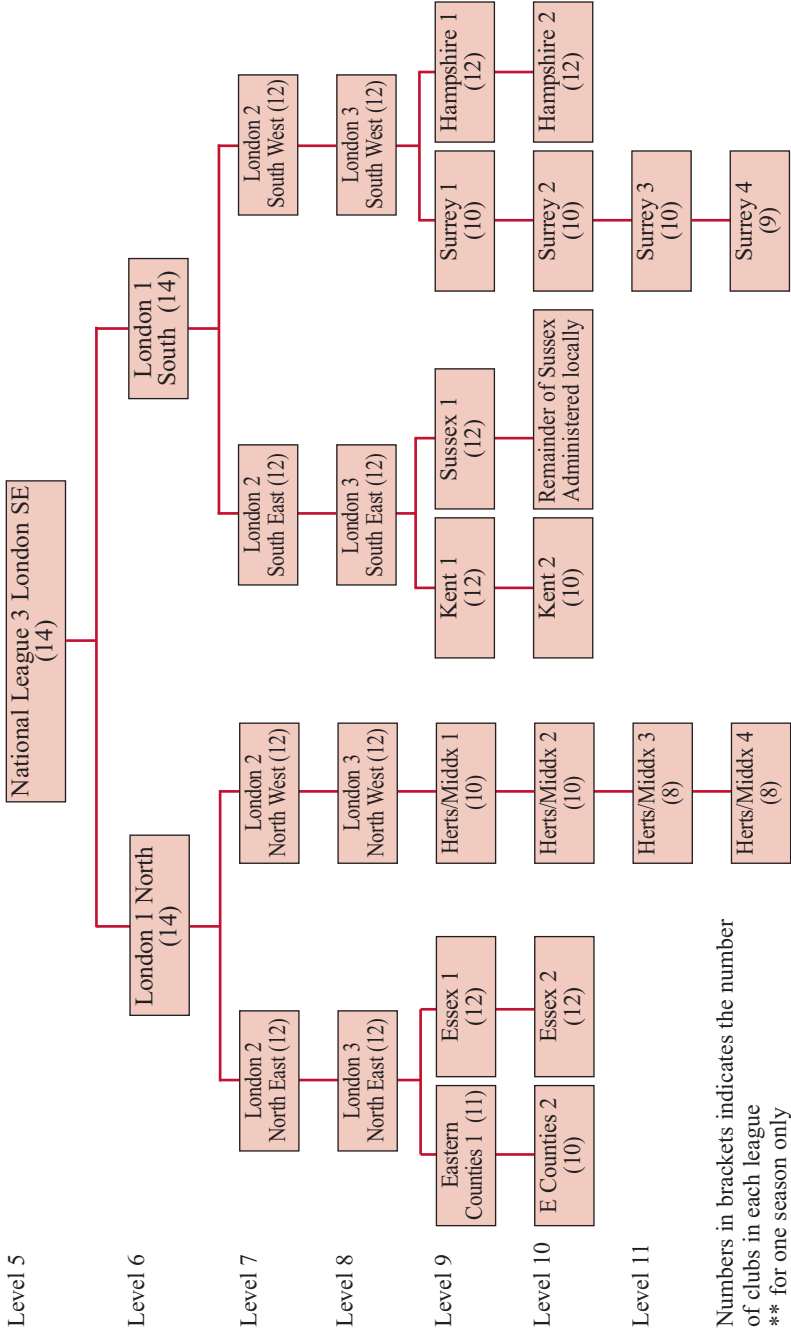

LONDON & SOUTH EAST LEAGUE STRUCTURE 2009/2010

Numbers in brackets indicates the number of clubs in each league
 ** for one season only