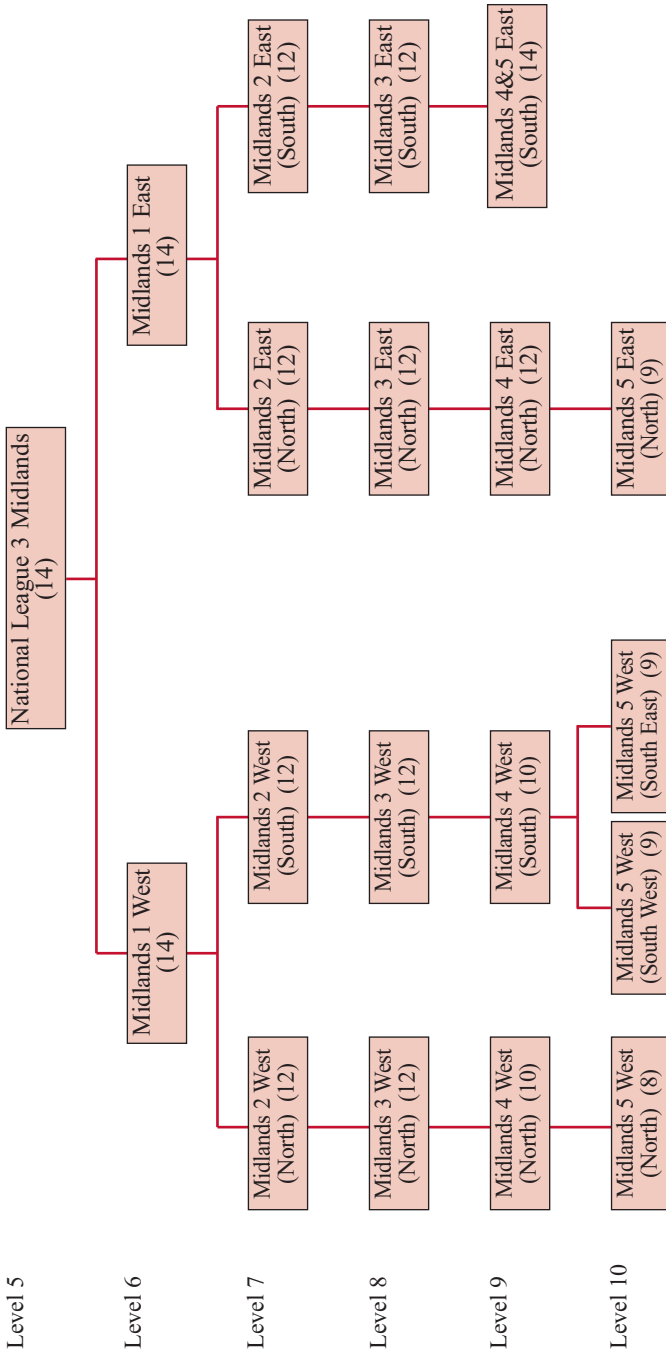

MIDLANDS LEAGUE STRUCTURE 2009/2010

Numbers in brackets indicates the number of clubs in each league