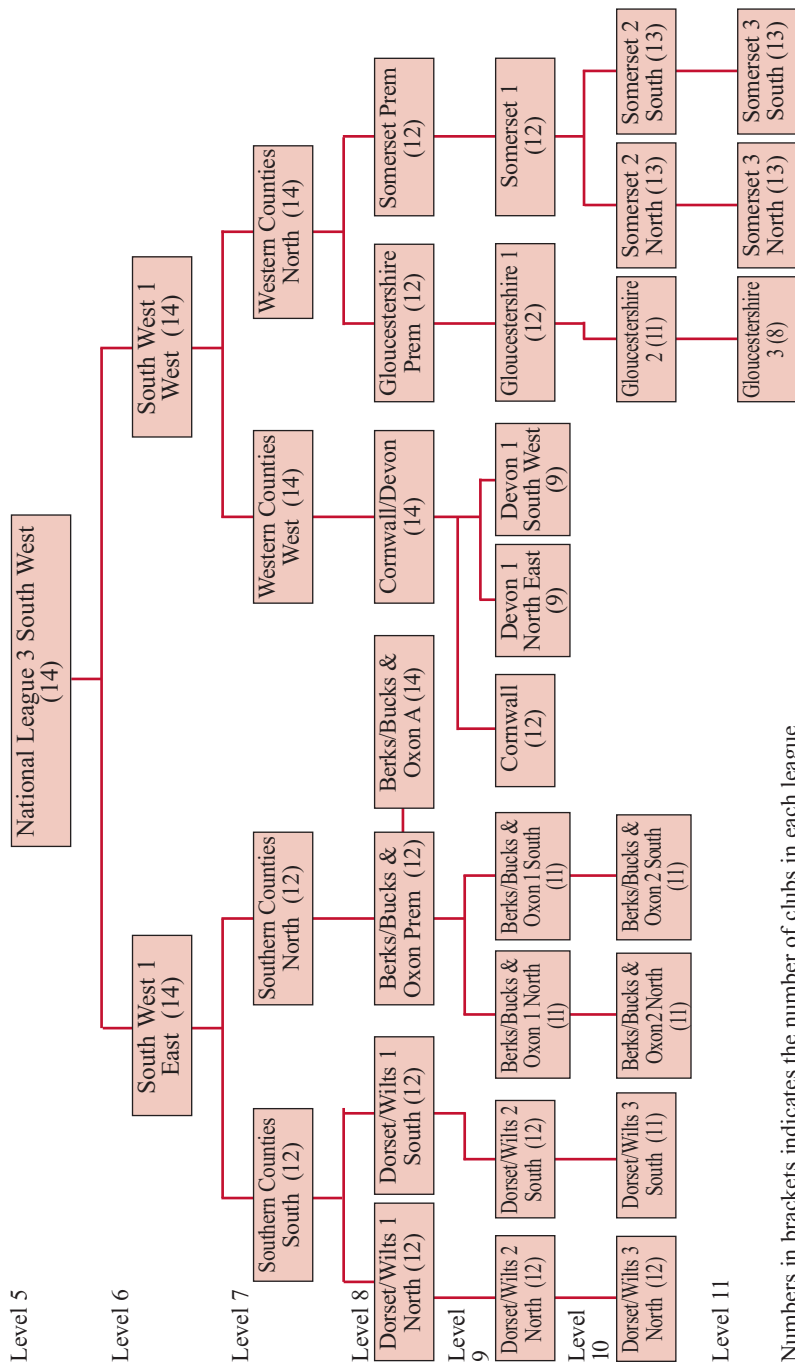

SOUTH WEST DIVISION LEAGUE STRUCTURE 2009/2010

Numbers in brackets indicates the number of clubs in each league