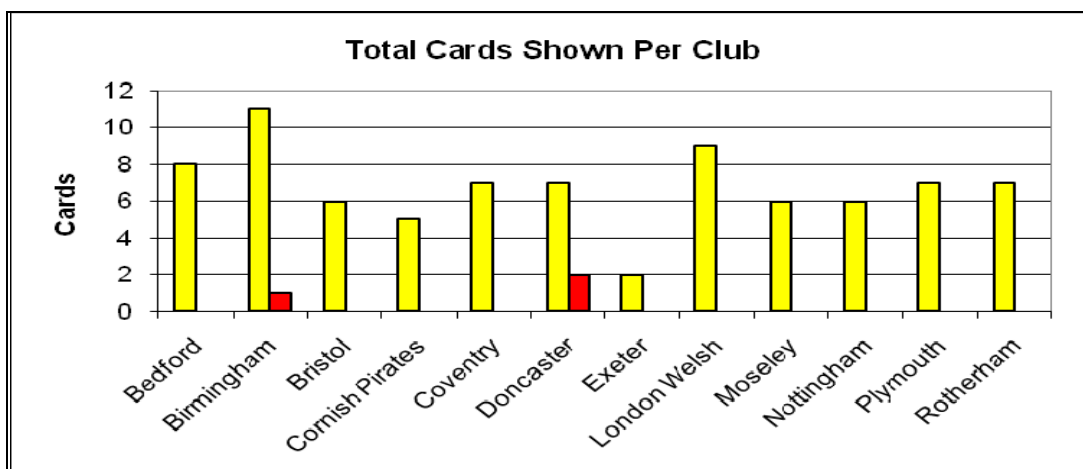

DISCIPLINE

CARDS BY TYPE

Week 15	Yellow Cards			Red	Total Cards
	Technical	Foul Play	Total		
2008/09	3	3	6	0	6
2009/10	2	2	4	0	4

Season	Yellow Cards			Red	Total Cards
	Technical	Foul Play	Total		
2008/09	94	40	134	4	138
2009/10	45	38	83	3	86

CARDS BY CLUB

Club	Yellow	YR	Red	Total
Bedford	8			8
Birmingham	11		1	12
Bristol	6			6
Cornish Pirates	5			5
Coventry	7			7
Doncaster	7	1	2	9
Exeter	2			2
London Welsh	9			9
Moseley	8			8
Nottingham	6			6
Plymouth	7			7
Rotherham	7			7
	83	1	3	86