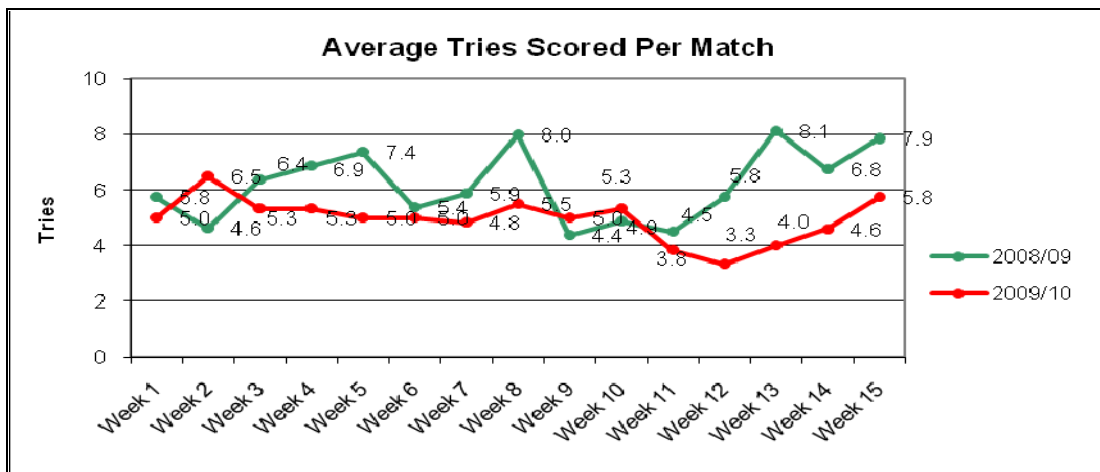

TRY SCORING TRENDS

Week 15 produced 23 tries however as there were only 4 fixtures played this meant the average saw a gradual increment from last week. Weather conditions were slightly milder than in previous weeks which allowed teams to play some more expansive rugby.

At the just over the half way point, Average Points Difference also remained similar to previous weeks proving that the RFU Championship is still being highly competitive. This was probably helped with the fixtures this weekend as teams were not going to give up the bragging rights over their rivals with ease.