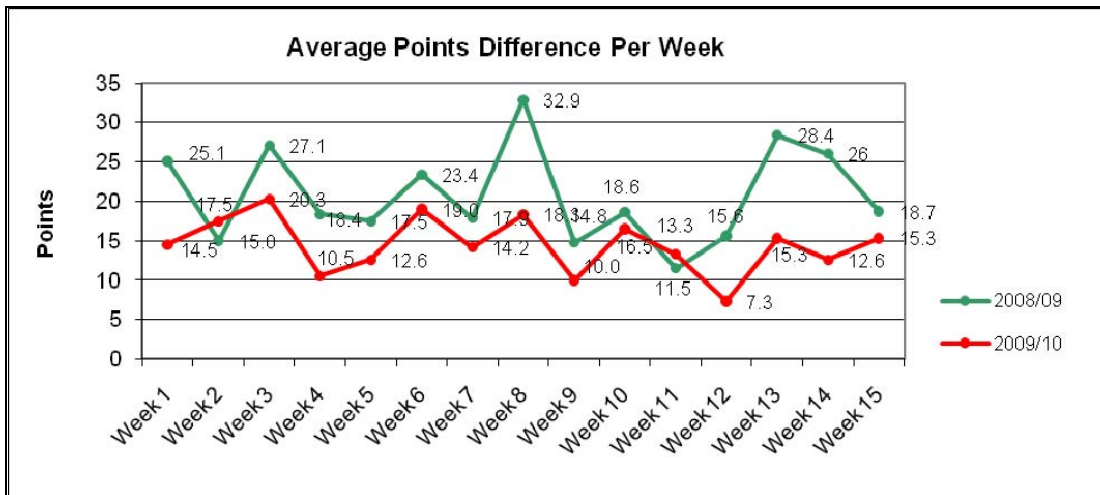

TOP POINTS SCORERS

| Player | Club | Try | Conv | Pen | DG | Total |
|-------------------------|-----------------|-----|------|-----|----|------------|
| Gareth Steenson | Exeter | | 30 | 29 | | 147 |
| Adrian Jarvis | Bristol | | 32 | 25 | | 139 |
| Aled Thomas | London Welsh | 2 | 18 | 30 | | 136 |
| Tristan Roberts | Moseley | | 13 | 33 | 1 | 128 |
| Jonny West | Rotherham | | 11 | 26 | 3 | 109 |
| James Pritchard | Bedford | 2 | 18 | 20 | | 106 |
| Keiran Hallett | Plymouth | 3 | 10 | 16 | 2 | 89 |
| Robert Cook | Cornish Pirates | 4 | 13 | 13 | | 85 |
| Alistair Warnock | Doncaster | 1 | 16 | 12 | 3 | 82 |

TRIES BY CLUB

| | Weeks 1-10 | Week 11 | Week 12 | Week 13 | Week 14 | Week 15 | Total |
|---------------------|------------|-----------|-----------|-----------|-----------|-----------|------------|
| Bristol | 36 | 5 | 4 | 3 | 5 | 4 | 57 |
| Exeter | 41 | 3 | 1 | 6 | 1 | 1 | 53 |
| Cornish P | 32 | 0 | 2 | 1 | 3 | 7 | 45 |
| Bedford | 34 | 2 | 2 | 1 | 1 | 3 | 43 |
| Nottingham | 35 | 1 | 1 | 4 | - | - | 41 |
| London Welsh | 24 | 3 | 2 | 4 | 3 | 2 | 38 |
| Coventry | 19 | 2 | 3 | 1 | 2 | 3 | 30 |
| Moseley | 25 | 1 | 1 | 0 | 0 | 2 | 29 |
| Plymouth A | 18 | 4 | 2 | 2 | 2 | 1 | 29 |
| Doncaster | 19 | 1 | 0 | 2 | 2 | - | 24 |
| Rotherham | 16 | 1 | 2 | 0 | 4 | - | 23 |
| Birmingham | 18 | 0 | 0 | 0 | - | - | 18 |
| Weekly Total | 317 | 23 | 20 | 24 | 23 | 23 | 430 |

TRY SCORING TRENDS

Week 15 produced 23 tries however as there were only 4 fixtures played this meant the average saw a gradual increment from last week. Weather conditions were slightly milder than in previous weeks which allowed teams to play some more expansive rugby.

At the just over the half way point, Average Points Difference also remained similar to previous weeks proving that the RFU Championship is still being highly competitive. This was probably helped with the fixtures this weekend as teams were not going to give up the bragging rights over their rivals with ease.