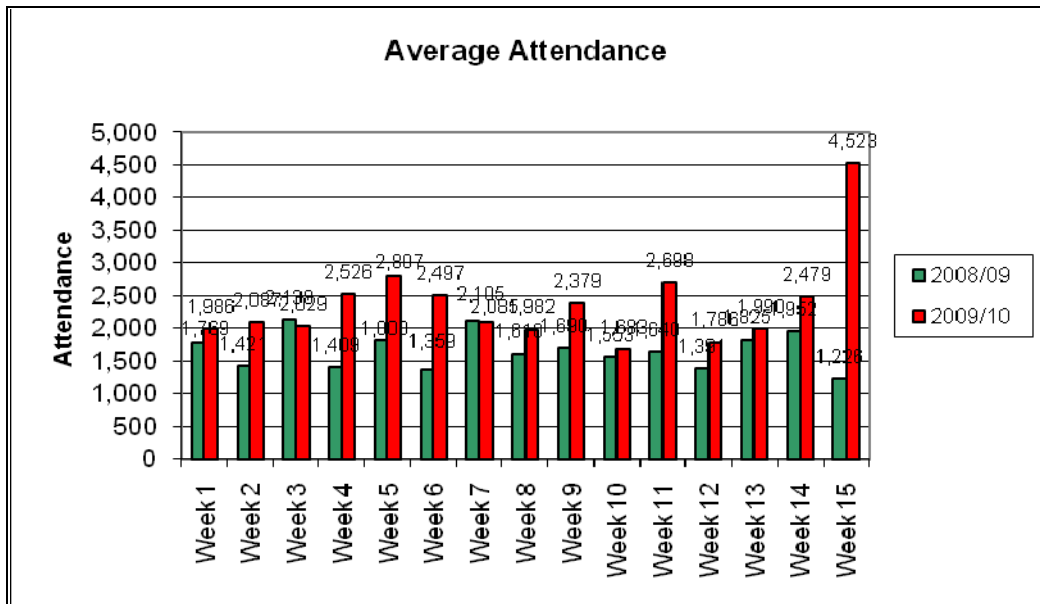

ATTENDANCES

Average attendances in the RFU Championship shot through the roof and easily surpassed the equivalent week from last season – an average of 4,528 were at each match. Exeter also broke this season’s record for highest attendance at a match as they drew in a massive 7,405 spectators to see the Boxing day derby between rivals Bristol.

ATTENDANCE FIGURES

Club	07-Nov	14-Nov	05-Dec	12-Dec	19-Dec	26-Dec	Sub Total
Bedford		2282		2353		4033	22,064
Birmingham & S		477		407			4,047
Bristol		4784	4440		4869		40,306
Cornish Pirates	2465			2667		5654	22,758
Coventry	1133		1306		802		10,454
Doncaster	1312		1365		1334		11,735
Exeter		6158		3952		7405	34,366
London Welsh		874	910		961		10,305
Moseley	978		901			998	7,237
Nottingham	1216			1303			8,600
Plymouth	2993		1795		4430		22,174
Rotherham		1610		1257			7,845
Sub Total	10,097	16,185	10,717	11,939	12,396	18,090	201,891
Weekly Average	1,683	2,698	1,786	1,990	2,479	4,523	2,321

Highest 7,405 Exeter Chiefs v Bristol December 26th
Lowest 367 Birmingham v Exeter Chiefs October 17th