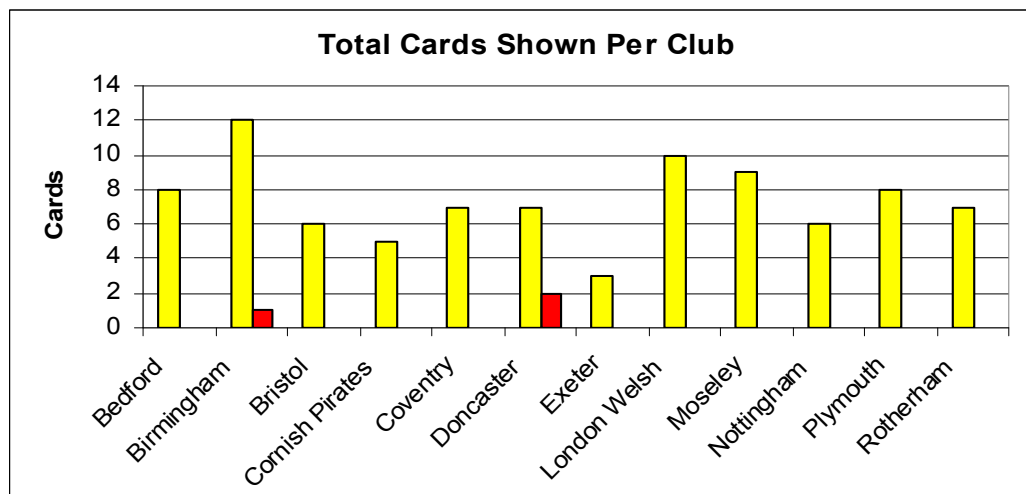

DISCIPLINE

CARDS BY TYPE

Week 16	Yellow Cards			Red	Total Cards
	Technical	Foul Play	Total		
2008/09	3	3	6	0	6
2009/10	5	2	7	0	7

Season	Yellow Cards			Red	Total Cards
	Technical	Foul Play	Total		
2008/09	94	40	134	4	136
2009/10	48	40	88	3	91

CARDS BY CLUB

By Club	Yellow	YR	Red	Total
Bedford	8			8
Birmingham	12		1	13
Bristol	6			6
Cornish Pirates	5			5
Coventry	7			7
Doncaster	7	1	2	9
Exeter	3			3
London Welsh	10			10
Moseley	9			9
Nottingham	6			6
Plymouth	8			8
Rotherham	7			7
Total	88	1	3	91