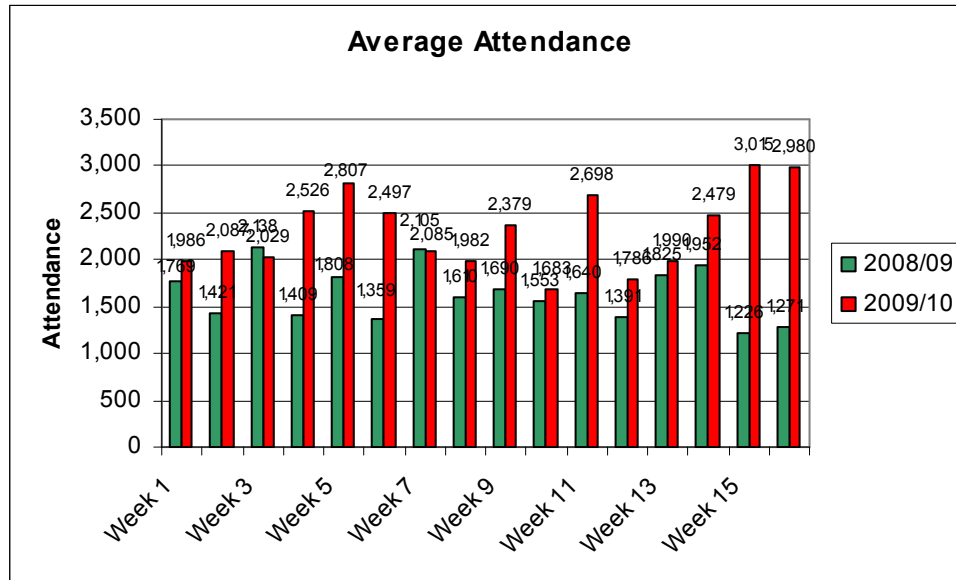

ATTENDANCES

Average attendances at the four games played in Week 16 couldn't quite match those of the week before but were still the second highest of the season at 2,980. Bristol's crowd of 7,714 was the highest of the season so far, passing the 7,405 who saw Exeter vs Bristol on Boxing Day.