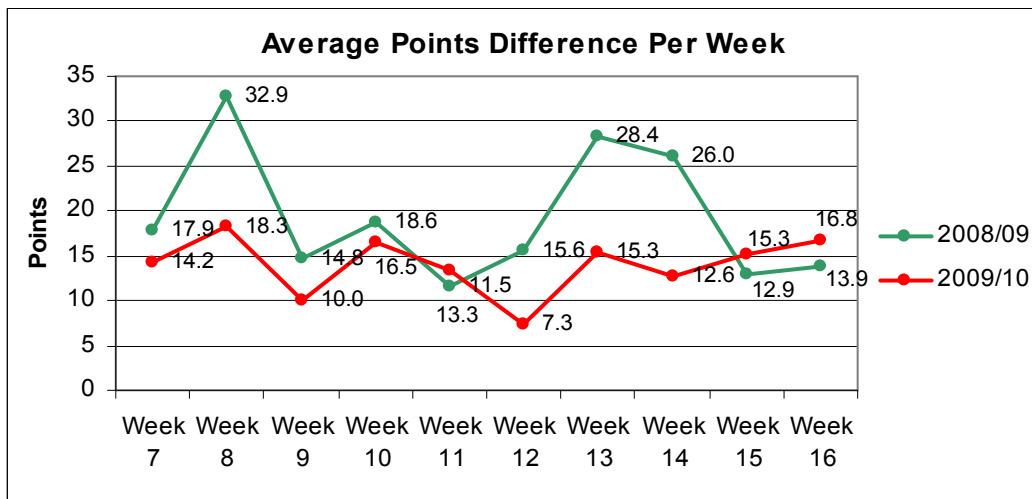

TRY SCORING TRENDS

The temperatures may have stayed chilly but Bristol and Bedford defied the conditions to secure bonus point victories and boost the try average for the weekend. The other two matches were tighter affairs with London Welsh squeaking past Exeter and Moseley scoring three tries to Plymouth's one and coming away from Brickfields with four points.