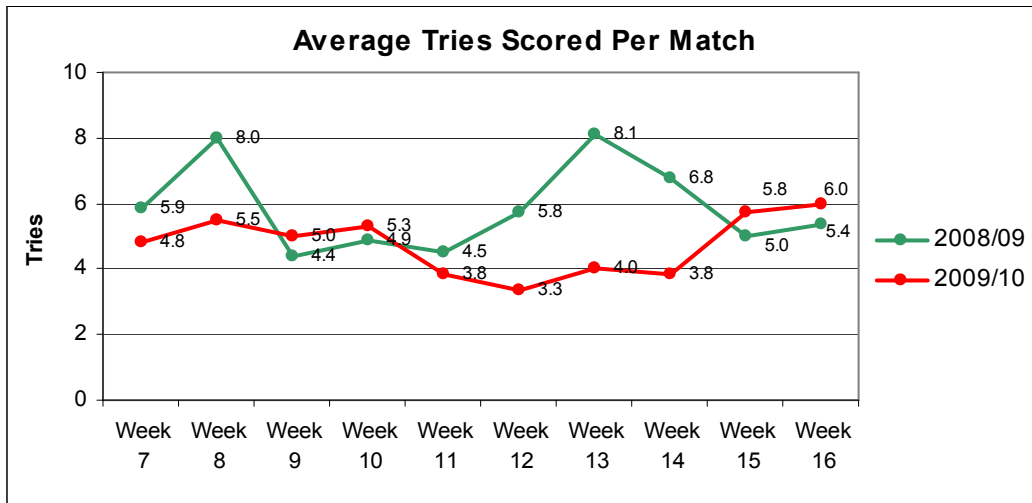

TRY SCORING TRENDS

The temperatures may have stayed chilly but Bristol and Bedford defied the conditions to secure bonus point victories and boost the try average for the weekend. The other two matches were tighter affairs with London Welsh squeaking past Exeter and Moseley scoring three tries to Plymouth's one and coming away from Brickfields with four points.