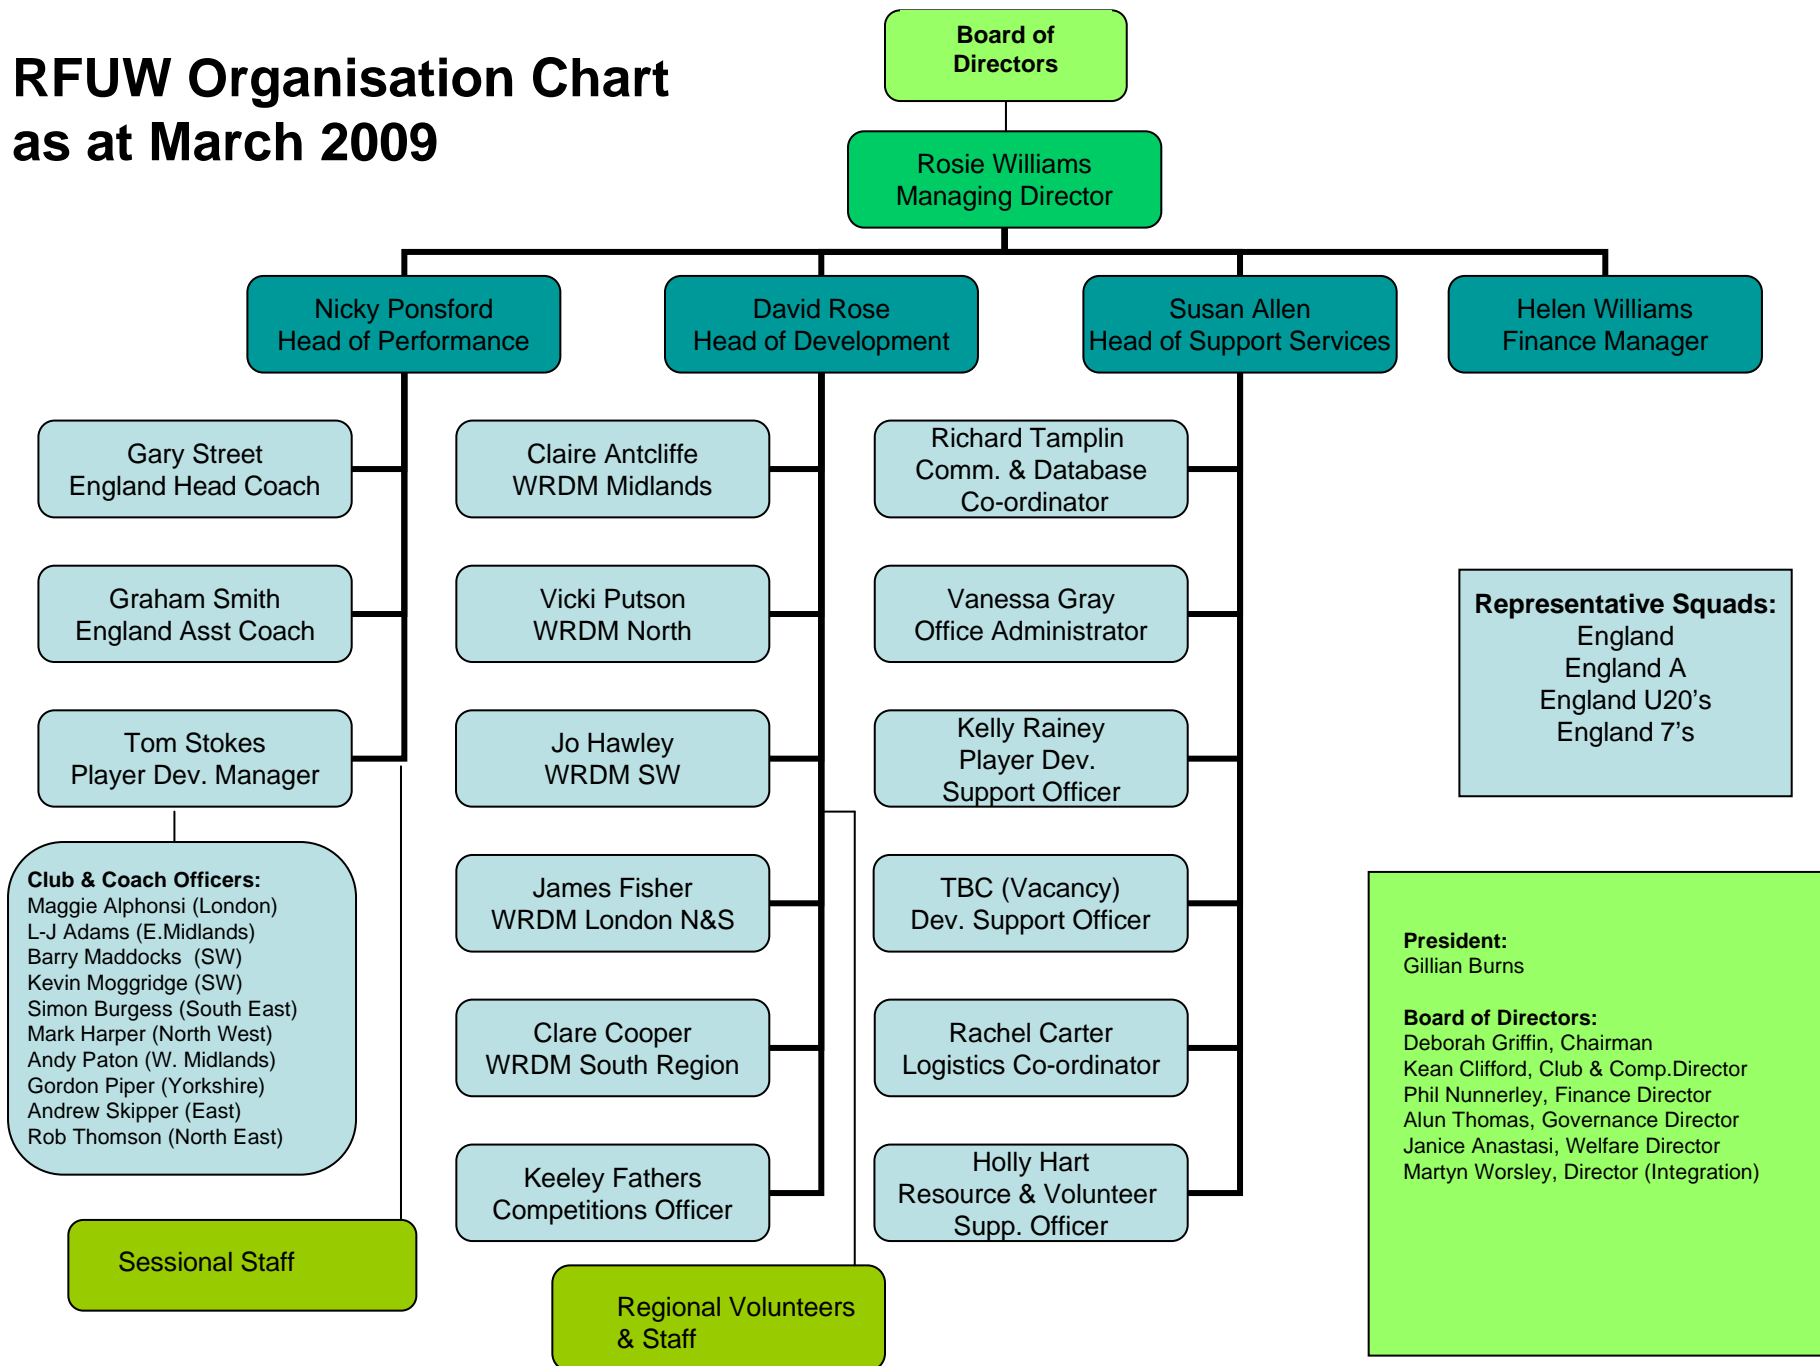

# RFUW Organisation Chart as at March 2009

\*WRDM - Women's Rugby Development Manager